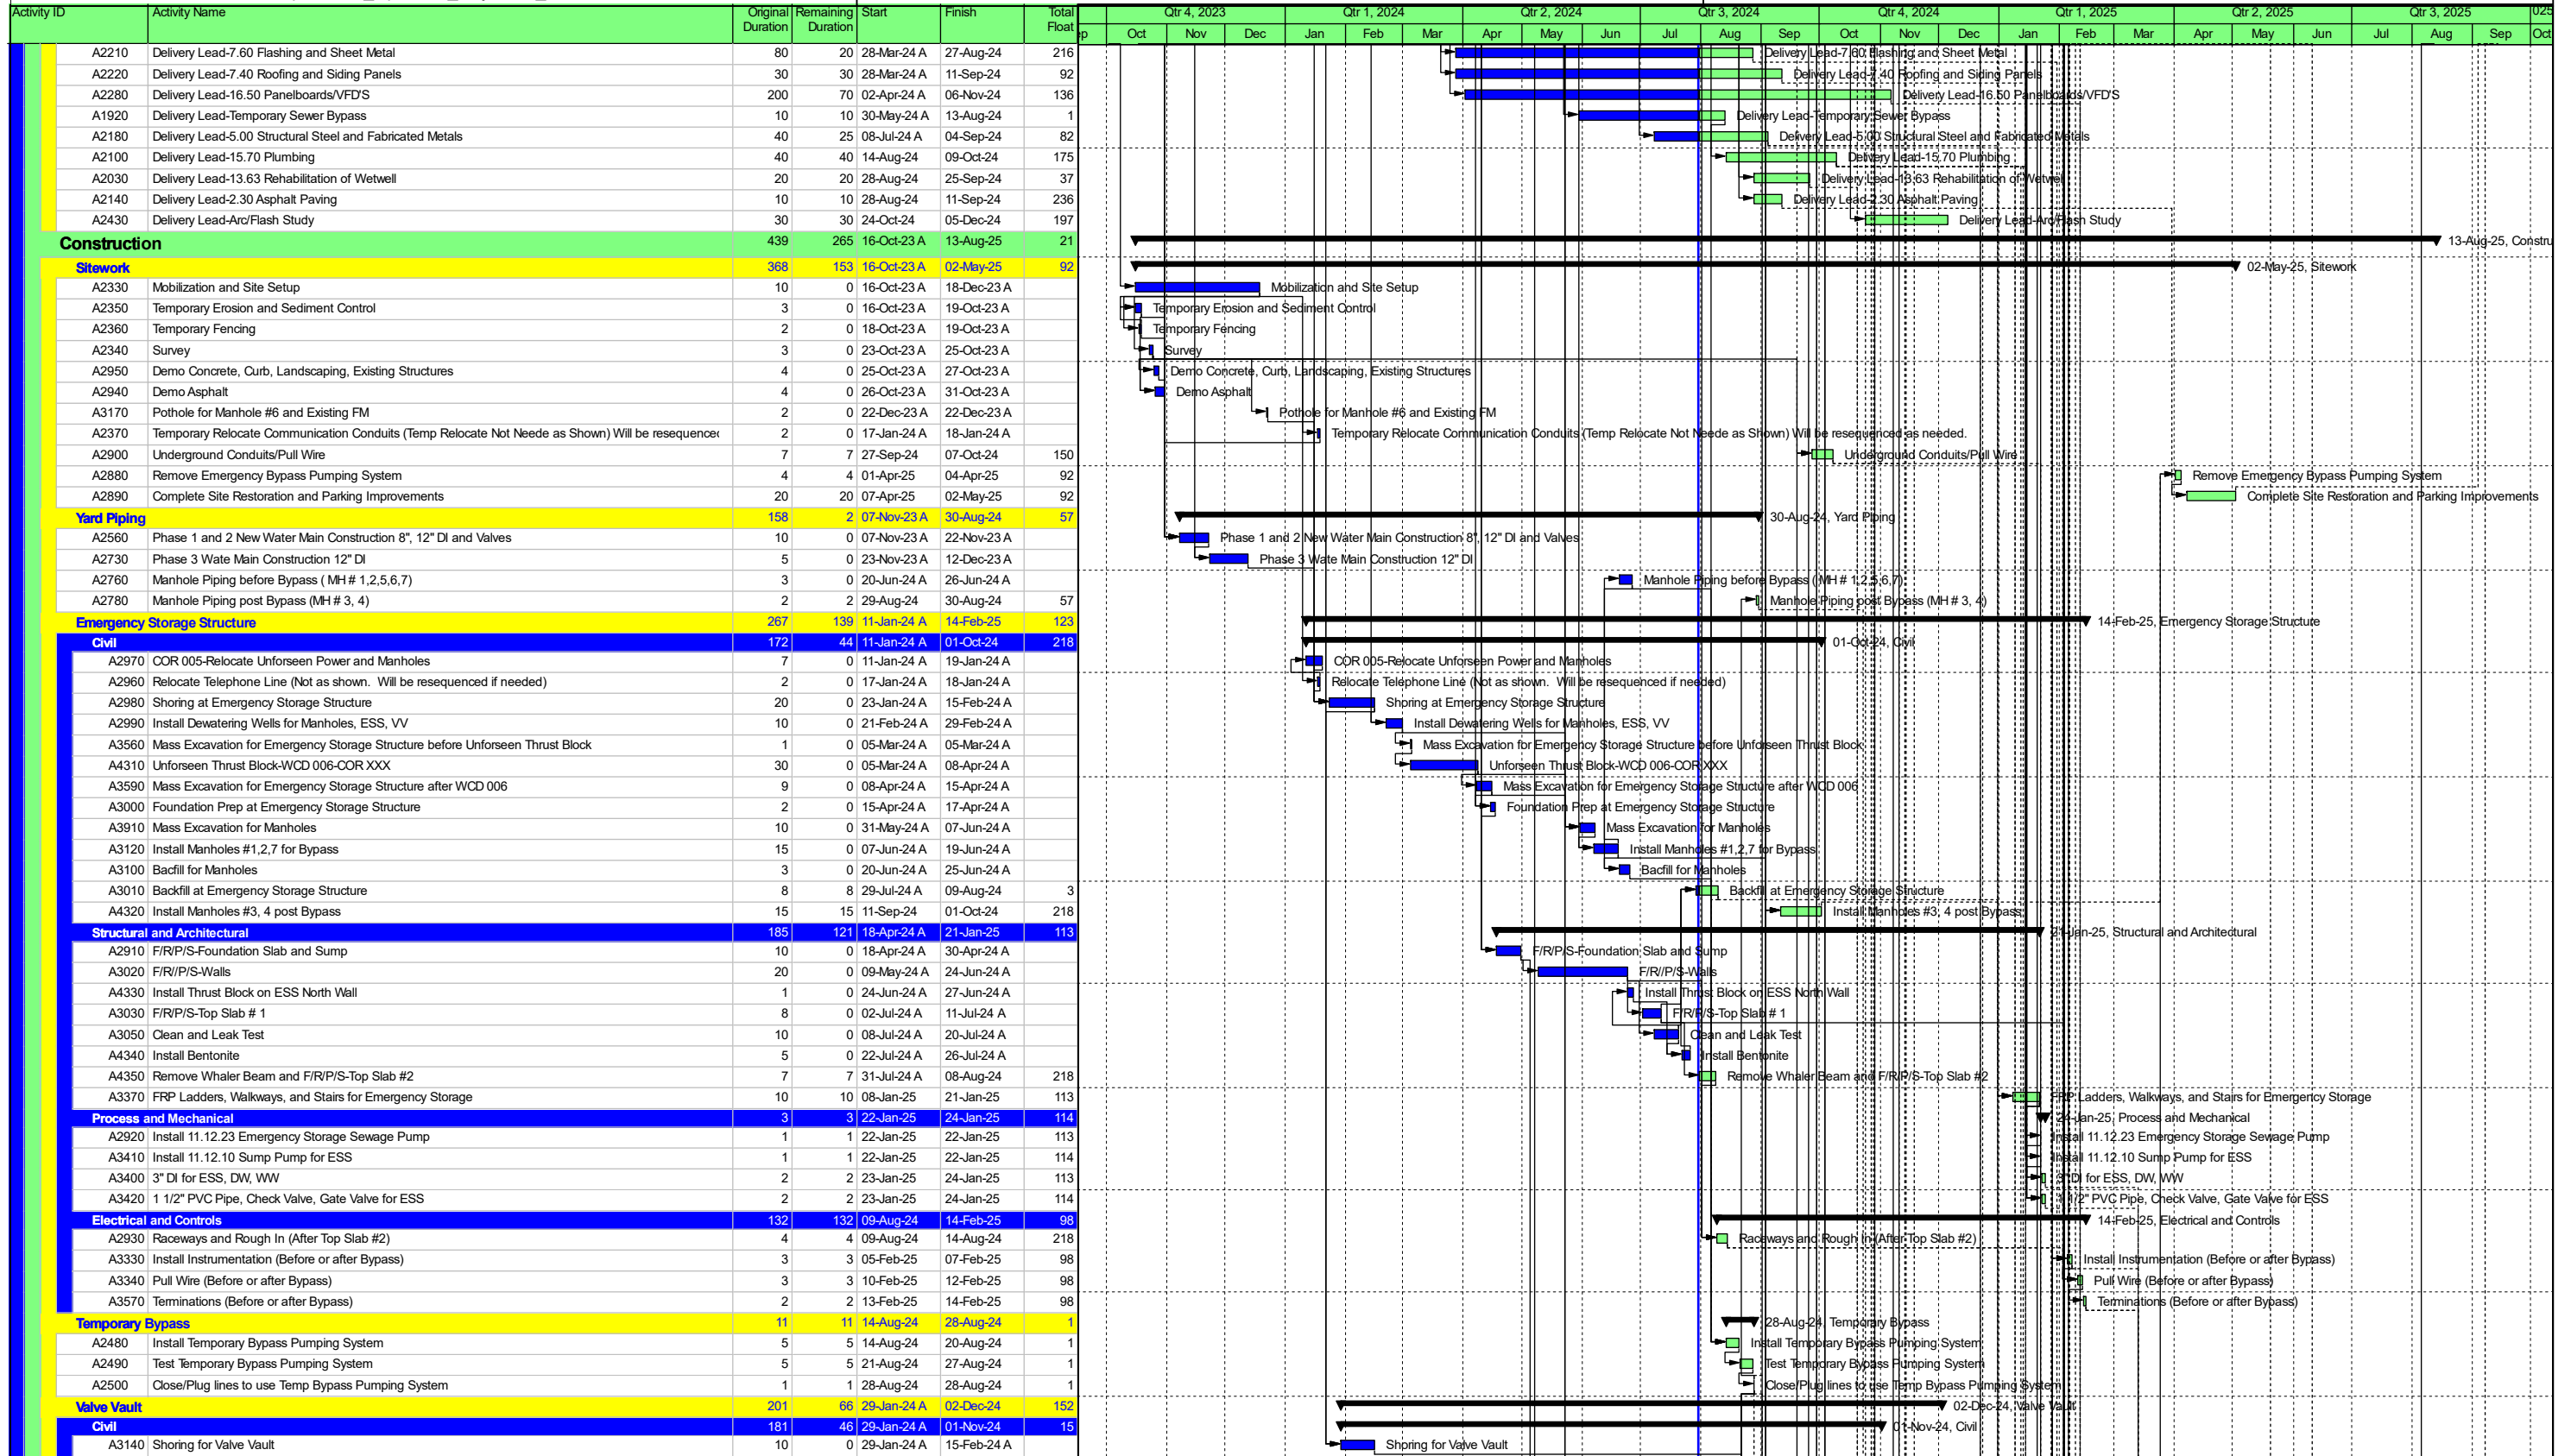

█ Remaining Level of Effort
 █ Actual Work
 █ Critical Remaining Work
 Summary
█ Actual Level of Effort
 █ Remaining Work
 ◆ Milestone
 WBS Summary Activity

█ Remaining Level of Effort
 █ Actual Work
 █ Critical Remaining Work
 Summary
█ Actual Level of Effort
 █ Remaining Work
 ◆ Milestone
 WBS Summary Activity

█ Remaining Level of Effort
 █ Actual Work
 █ Critical Remaining Work
 Summary
█ Actual Level of Effort
 █ Remaining Work
 ◆ Milestone
 WBS Summary Activity