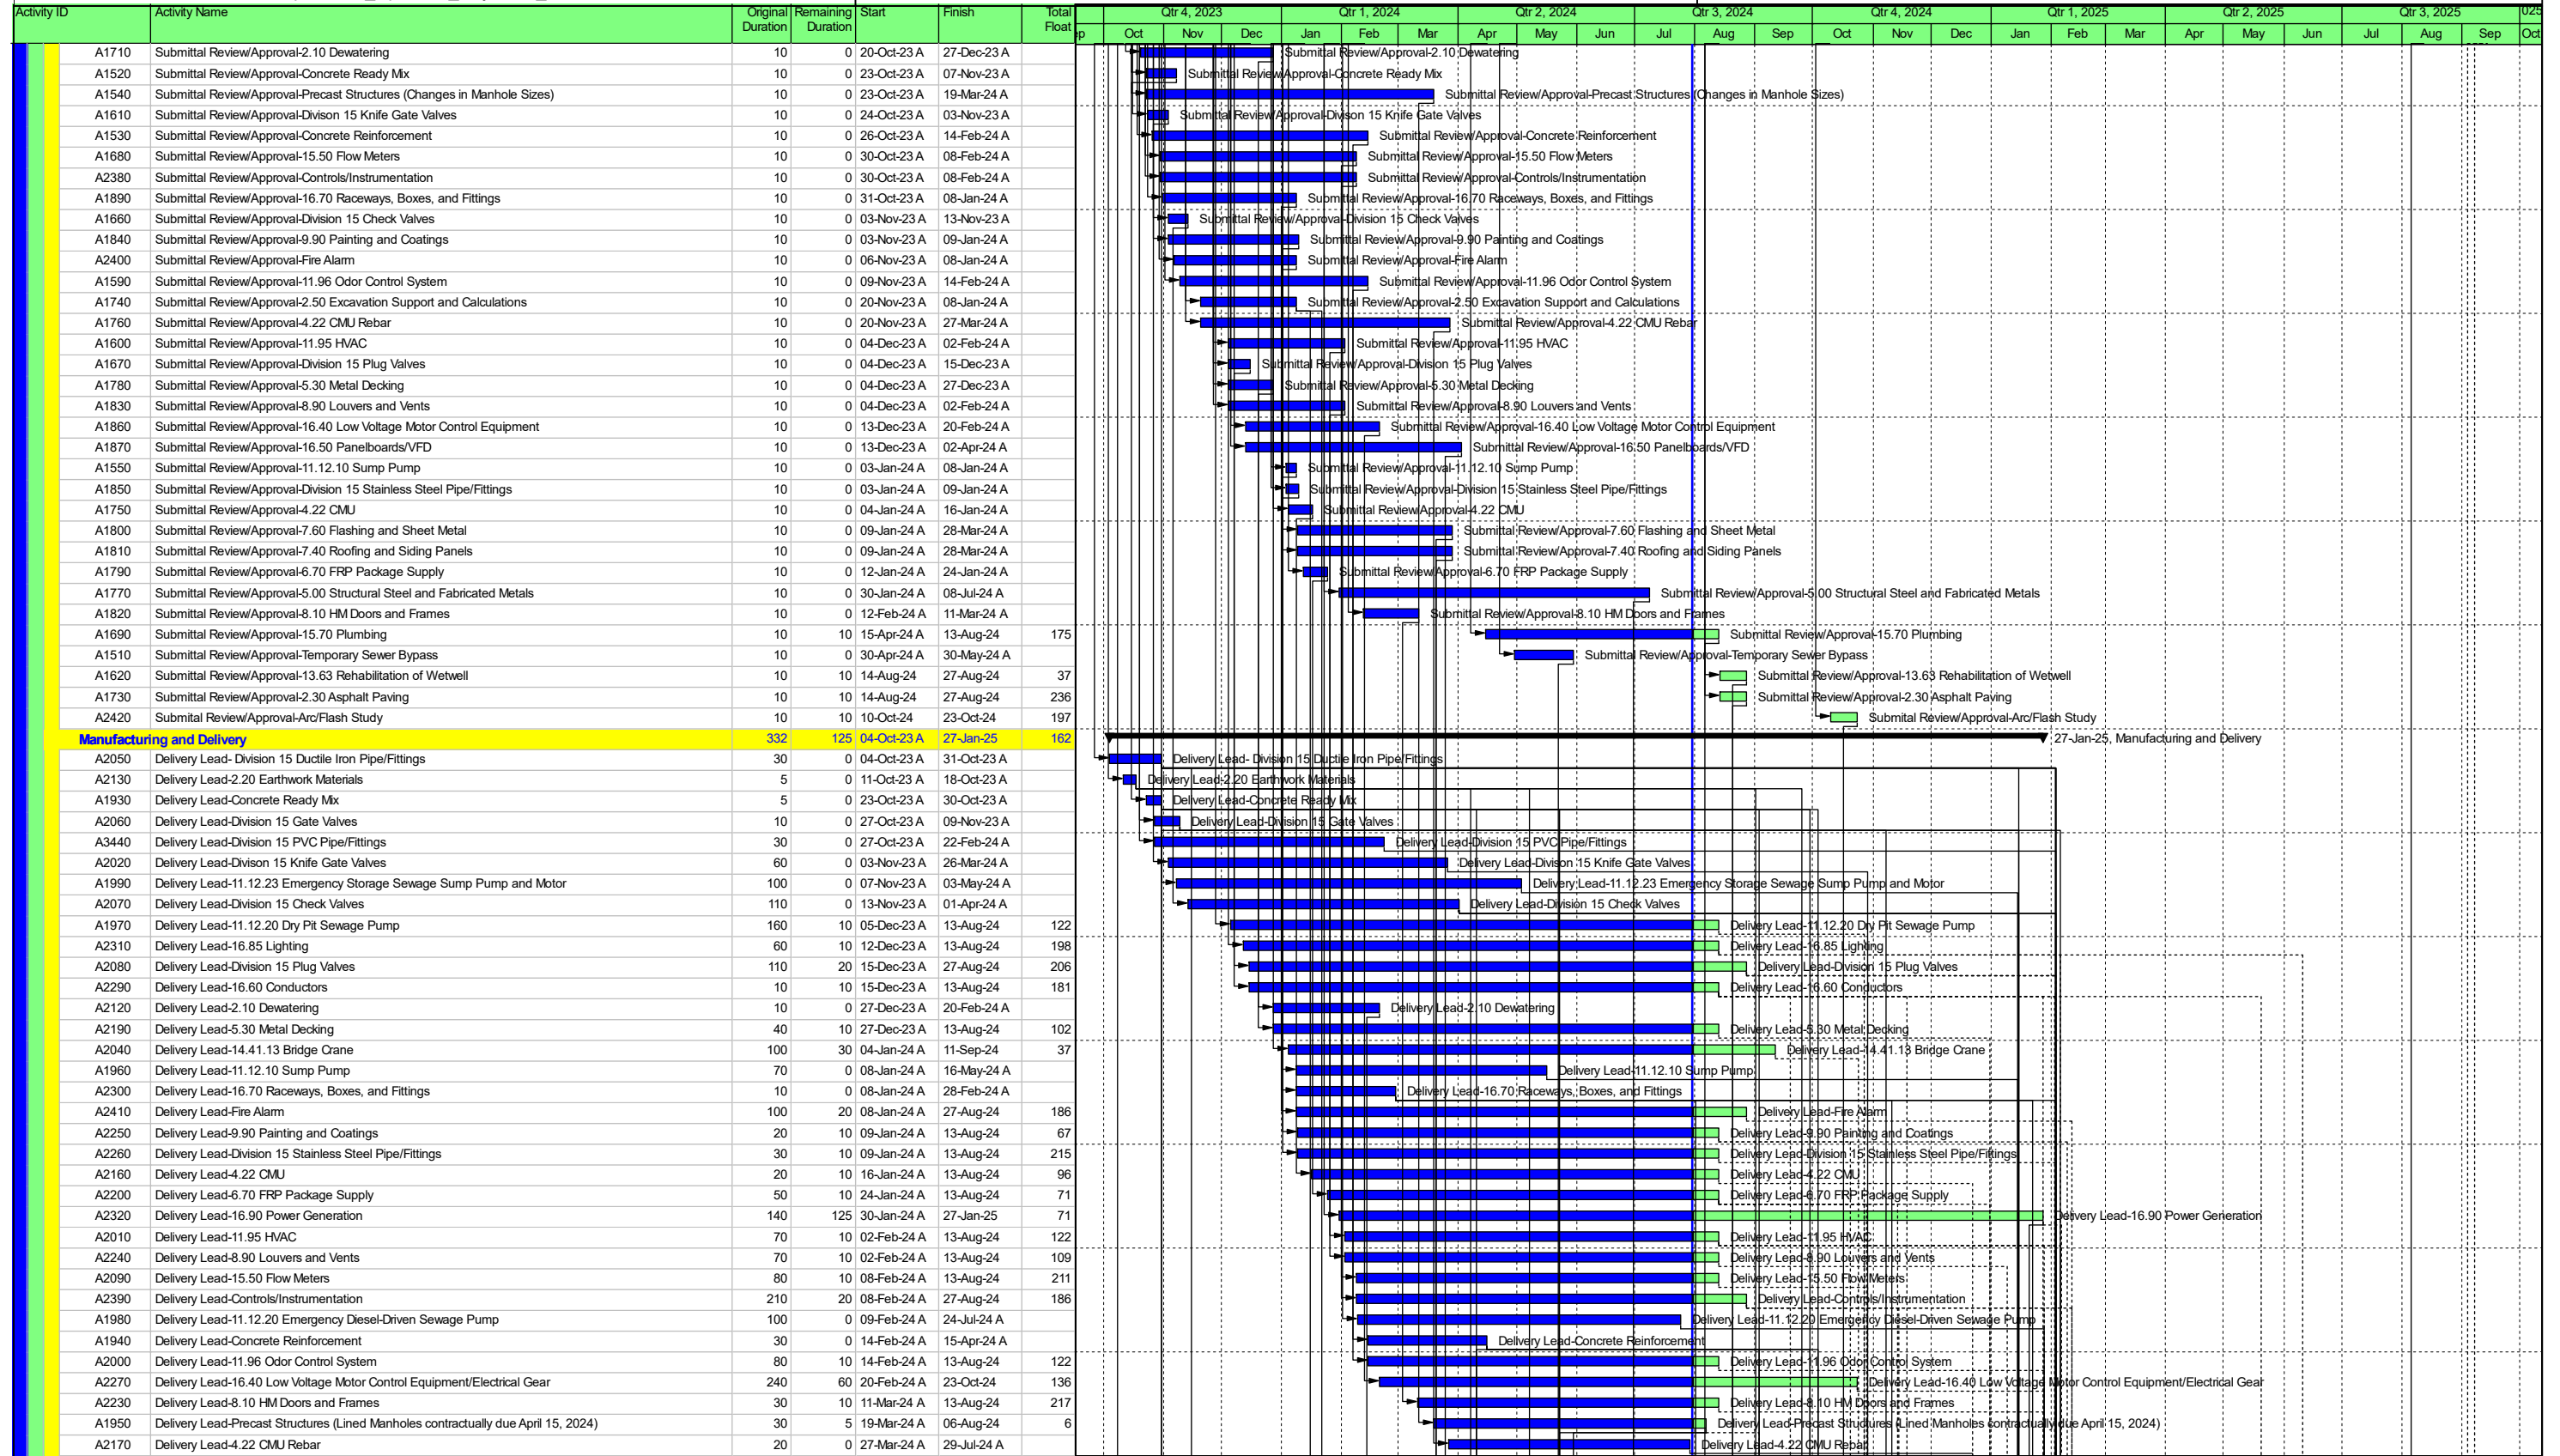

█ Remaining Level of Effort
 █ Actual Work
 █ Critical Remaining Work
 Summary
█ Actual Level of Effort
 █ Remaining Work
 ◆ Milestone
 WBS Summary Activity

█ Remaining Level of Effort
 █ Actual Work
 █ Critical Remaining Work
 Summary
█ Actual Level of Effort
 █ Remaining Work
 ◆ Milestone
 WBS Summary Activity

█ Remaining Level of Effort
 █ Actual Work
 █ Critical Remaining Work
 Summary
█ Actual Level of Effort
 █ Remaining Work
 ◆ Milestone
 WBS Summary Activity